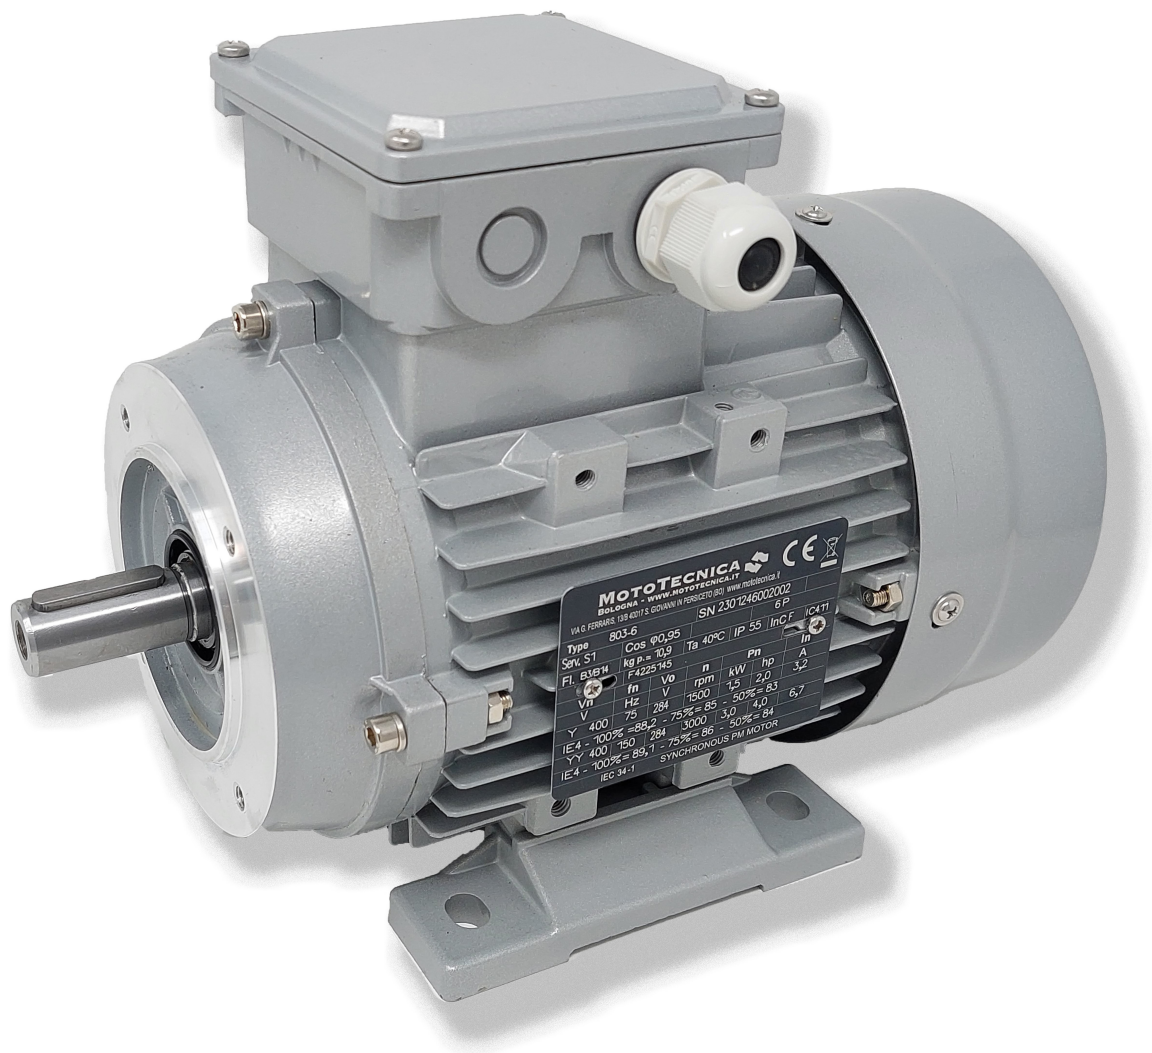

La nuova generazione dei motori elettrici

*The new generation of
electric motors*

Motori Sincroni Brushless / Brushless synchronous motors

Tabella potenze *Power tables*

| MOTORI SINCRONI IE4 / IE4 SYNCHRONOUS MOTORS | | | | | | |
|--|-------------|-----------------|------|------------------|------|------|
| Tipo | Vn INVERTER | Potenza / Power | | Velocità / Speed | In | Cn |
| | V | kW | hp | rpm | A | Nm |
| IPM 71A V230 | 230 | 0,55 | 0,75 | 1500 | 2,0 | 3,5 |
| | | 1,1 | 1,5 | 3000 | 4,0 | |
| IPM 71B V230 | 230 | 0,75 | 1,0 | 1500 | 3,1 | 4,8 |
| | | 1,5 | 2,0 | 3000 | 6,2 | |
| IPM 71C V230 | 230 | 1,1 | 1,5 | 1500 | 4,2 | 7,0 |
| | | 2,2 | 3,0 | 3000 | 8,4 | |
| IPM 71C V400 | 400 | 1,1 | 1,5 | 1500 | 2,4 | 7,0 |
| | | 2,2 | 3,0 | 3000 | 4,8 | |
| IPM 80A V230 | 230 | 0,75 | 1,0 | 1500 | 3,0 | 4,8 |
| | | 1,5 | 2,0 | 3000 | 6,0 | |
| IPM 80B V400 | 400 | 1,1 | 1,5 | 1500 | 2,5 | 7,0 |
| | | 2,2 | 3,0 | 3000 | 5,0 | |
| IPM 80C V400 | 400 | 1,5 | 2,0 | 1500 | 3,2 | 9,6 |
| | | 3,0 | 4,0 | 3000 | 6,4 | |
| IPM 90S V400 | 400 | 2,2 | 3,0 | 1500 | 5,1 | 14,0 |
| | | 4,0 | 5,5 | 3000 | 9,4 | 13,0 |
| IPM 90L V400 | 400 | 3,0 | 4,0 | 1500 | 6,7 | 19,0 |
| | | 5,5 | 7,5 | 3000 | 13,6 | 17,5 |
| IPM 100LA V400 | 400 | 3,0 | 4,0 | 1500 | 7,3 | 19,0 |
| | | 5,5 | 7,5 | 3000 | 13,8 | 17,5 |
| IPM 100LB V400 | 400 | 4,0 | 5,5 | 1500 | 9,0 | 25,5 |
| | | 7,5 | 10,0 | 3000 | 18,0 | 24,0 |
| IPM 112A V400 | 400 | 4,0 | 5,5 | 1500 | 8,8 | 25,5 |
| | | 8,0 | 10,0 | 3000 | 17,9 | |
| IPM 112B V400 | 400 | 5,5 | 7,5 | 1500 | 13,1 | 35,0 |
| | | 11,0 | 15,0 | 3000 | 26,2 | |
| IPM 112C V400 | 400 | 7,5 | 10,0 | 1500 | 16,0 | 48,0 |
| | | 15,0 | 20,0 | 3000 | 32,0 | |
| IPM 132M V400 | 400 | 11,0 | 15,0 | 1500 | 24,2 | 70,0 |
| | | 22,0 | 30,0 | 3000 | 50,5 | |
| IPM 132ML V400 | 400 | 15,0 | 20,0 | 1500 | 32,0 | 95,5 |
| | | 30,0 | 40,0 | 3000 | 67,2 | |